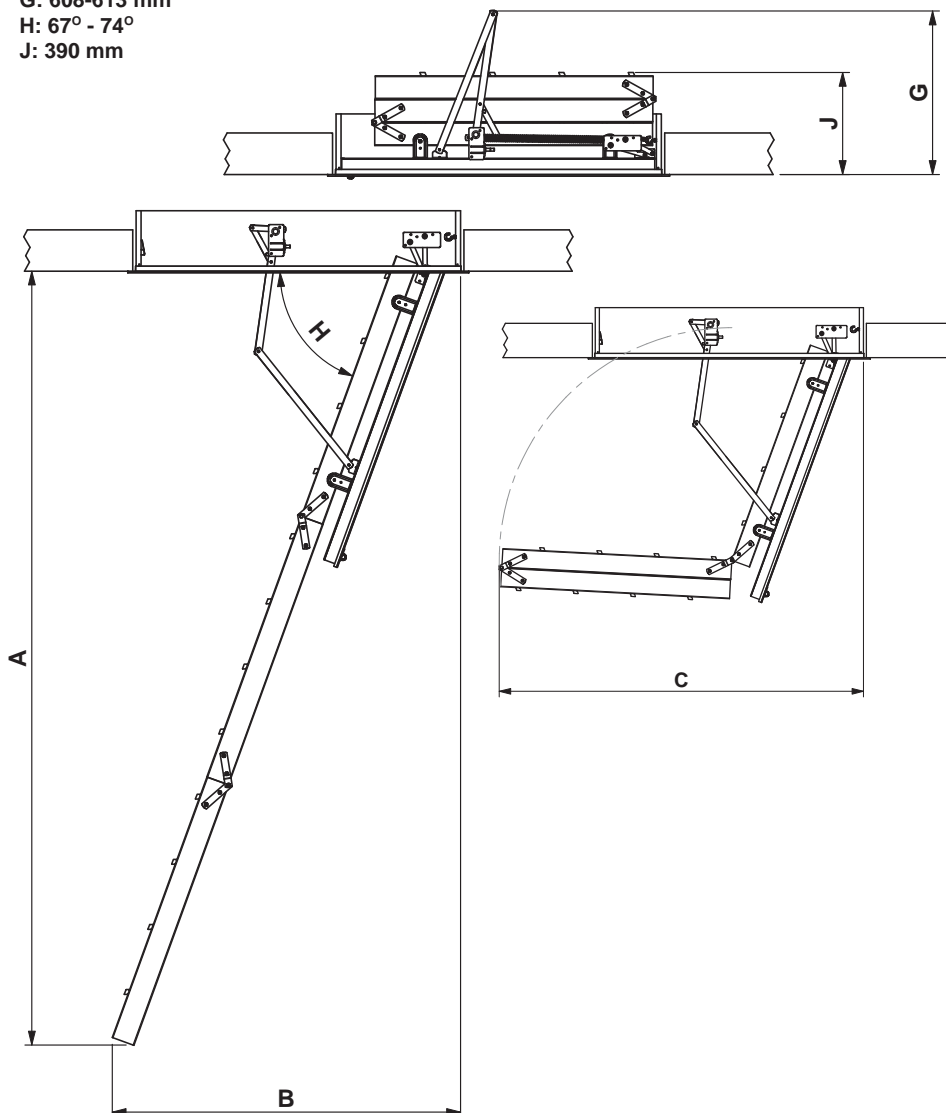

Special measure:

Length min: 109,5 cm, max 157,5 cm, width min.: 47,6 cm, max: 97,6 cm. Length + width cannot exceed 240 cm however (casing size). By floor-to-ceiling heights exceeding 285 cm, the min. length of the casing size is 137,5 cm.

Casing height for special measures: min. 19 cm - max. 80 cm.

G: 608-613 mm

H: 67° - 74°

J: 390 mm

Casing

Material: blockboard, white

Thickness: 18 mm

Height, standard: 190 mm

Unless otherwise specified:

Height, special: 190 mm

The lower edge of the casing is rebated and has a draught excluder, which ensures tight closing.

Trapdoor

Material: 70 mm spruce frame, 70 mm insulation and white masonite plates on both sides.

Distance between treads: 250 mm

Tread dimensions

Thickness: 18 mm

Depth: 83 mm

String dimensions

Thickness: 21 mm

Depth: 83 mm

All treads have a non-slip surface